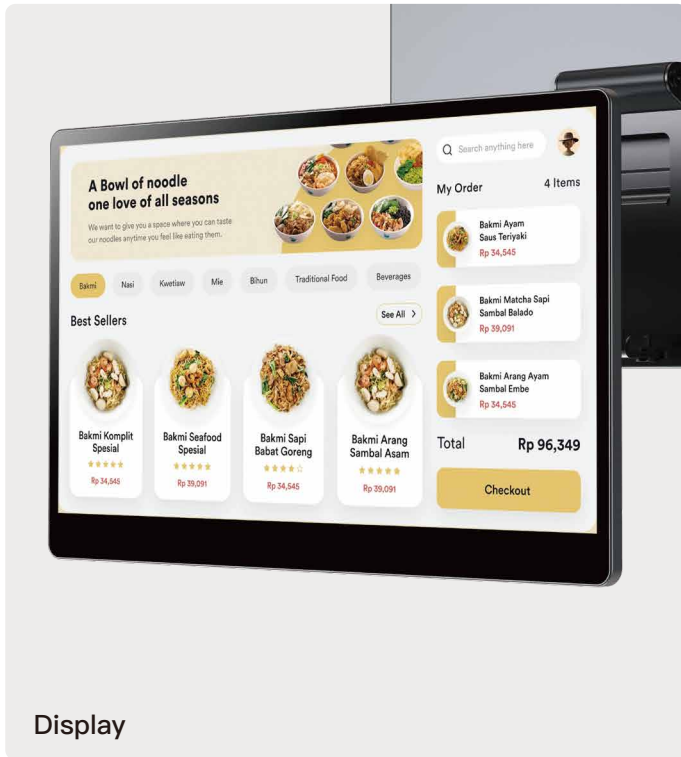

iMin Swan 1k

KDS

Primed to survive the environment of any kitchen, the all-new Swan 1k is ready to take any kitchen to the next level. With a full-metal build and slim body, the elegant device is ready to help your business forge smooth workflows.

The perfect bridge between service and kitchen.

Give your customers a perfect dining experience by investing in a good device that facilitates perfect communication. The Swan 1k provides a large screen with HD graphics and unmatched speed.

Secure your next sale with iMin Swan 1k.

The perfect mix of elegance, function and durability.

Display

15.6" Full HD Screen
1920 x 1080

Wall Mount

Universal Vesa Mount

Display

High Performance CPU

Slim Design

Peripheral Ports

Specification

Processor	Quad-Core ARM Cortex-A55, 2.0GHZ	Memory	2GB RAM + 16GB ROM
Touch Panel	Multi-point Capacitive Touch Panel	Operating System	Android 11 series iMin UI
Display	15.6" 1920 x 1080	Power Adapter	Input: 100 ~ 240V; Output: 24V / 1.5A
Speaker	1.5W Mono	TF Card	Up to 128G
Connectivity	Ethernet: 1000M, Bluetooth 4.2 Wi-Fi: 802.11 a/b/g/n/ac (2.4GHz/5GHz)	Peripheral Ports	Type_A 2.0 x 2, Type_A 3.0 x 1, RJ12 x 1, RJ11 x 1, RJ45 x 1, 3.5mm Audio Jack x 1, DC Jack x 1, TF Card x 1
Environment	Operating temperature: 0 ~ 40°C Storage temperature: -10 ~ 50°C	Certification	FCC CE IMDA WEEE
Dimensions	363.8 x 230 x 43.5mm	Weight	1.2Kg