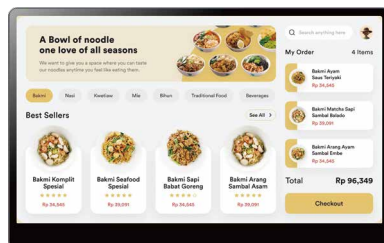

Display

15.6" Full HD Screen
1920 x 1080